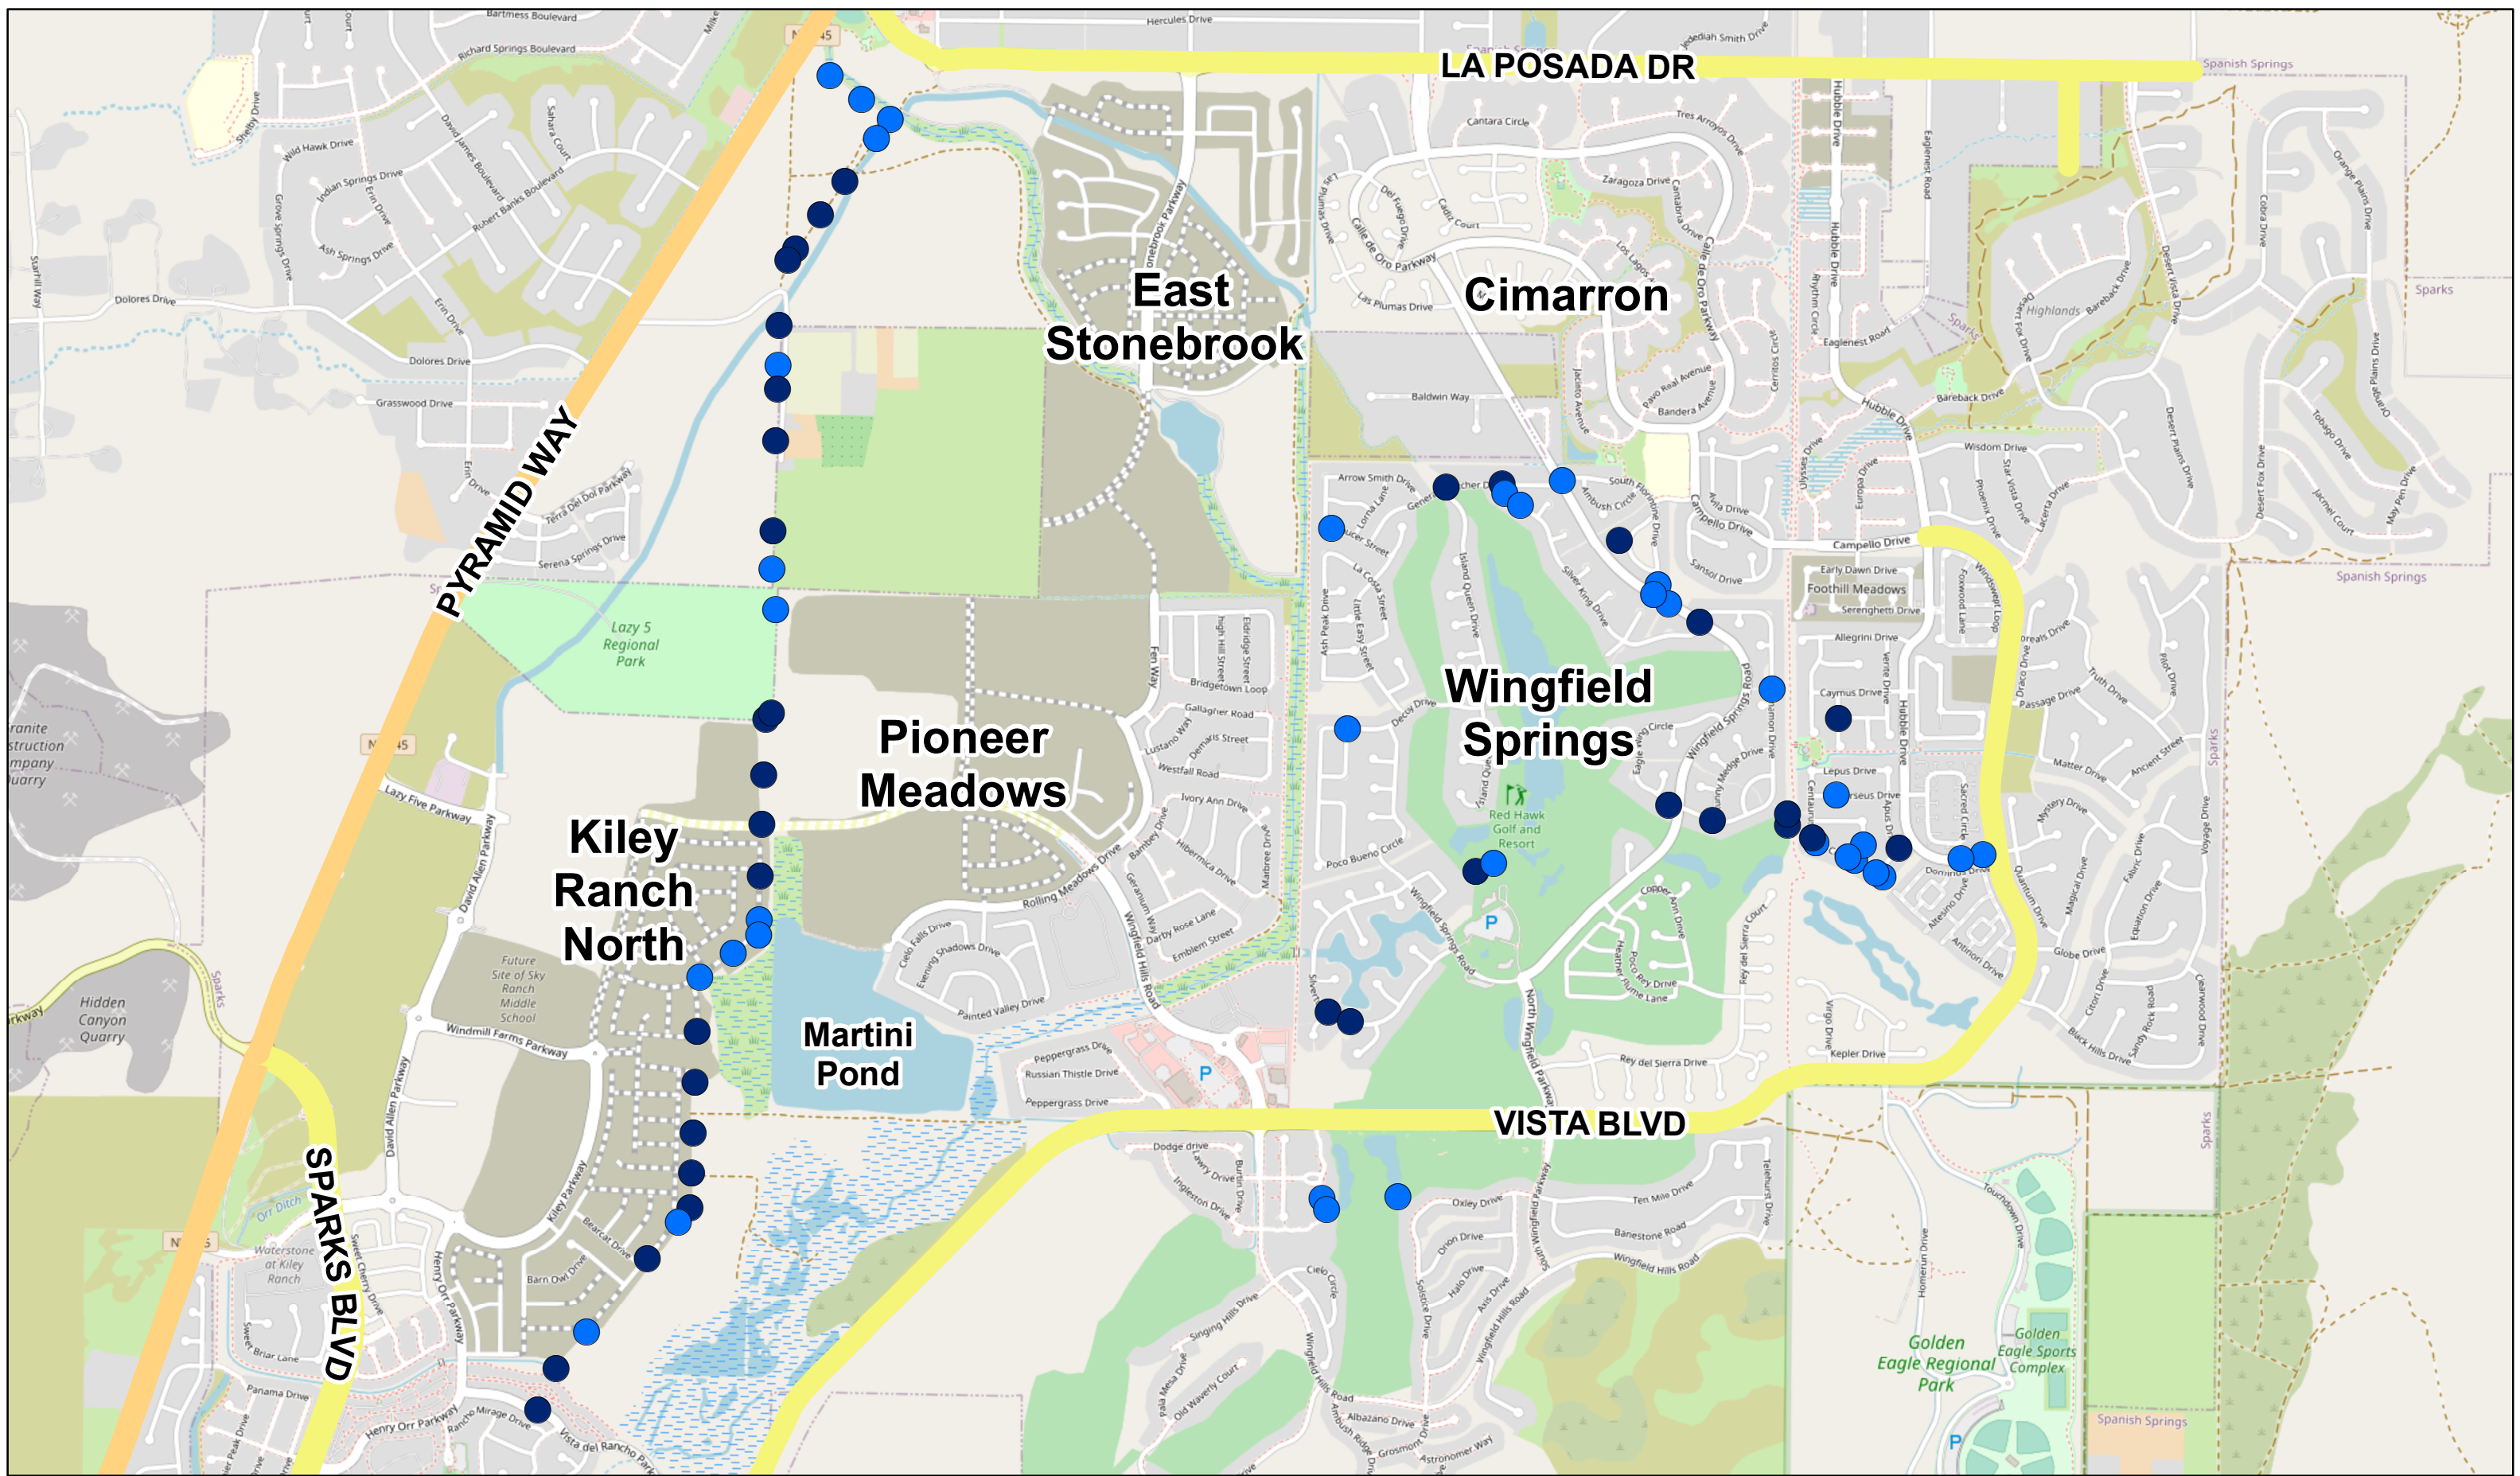

Sun Valley

Sparks

Spanish Springs

Sanitary Sewer Rehab Manholes

- Very High Infiltration
- High Infiltration

Sanitary Sewer Rehab Project Manholes